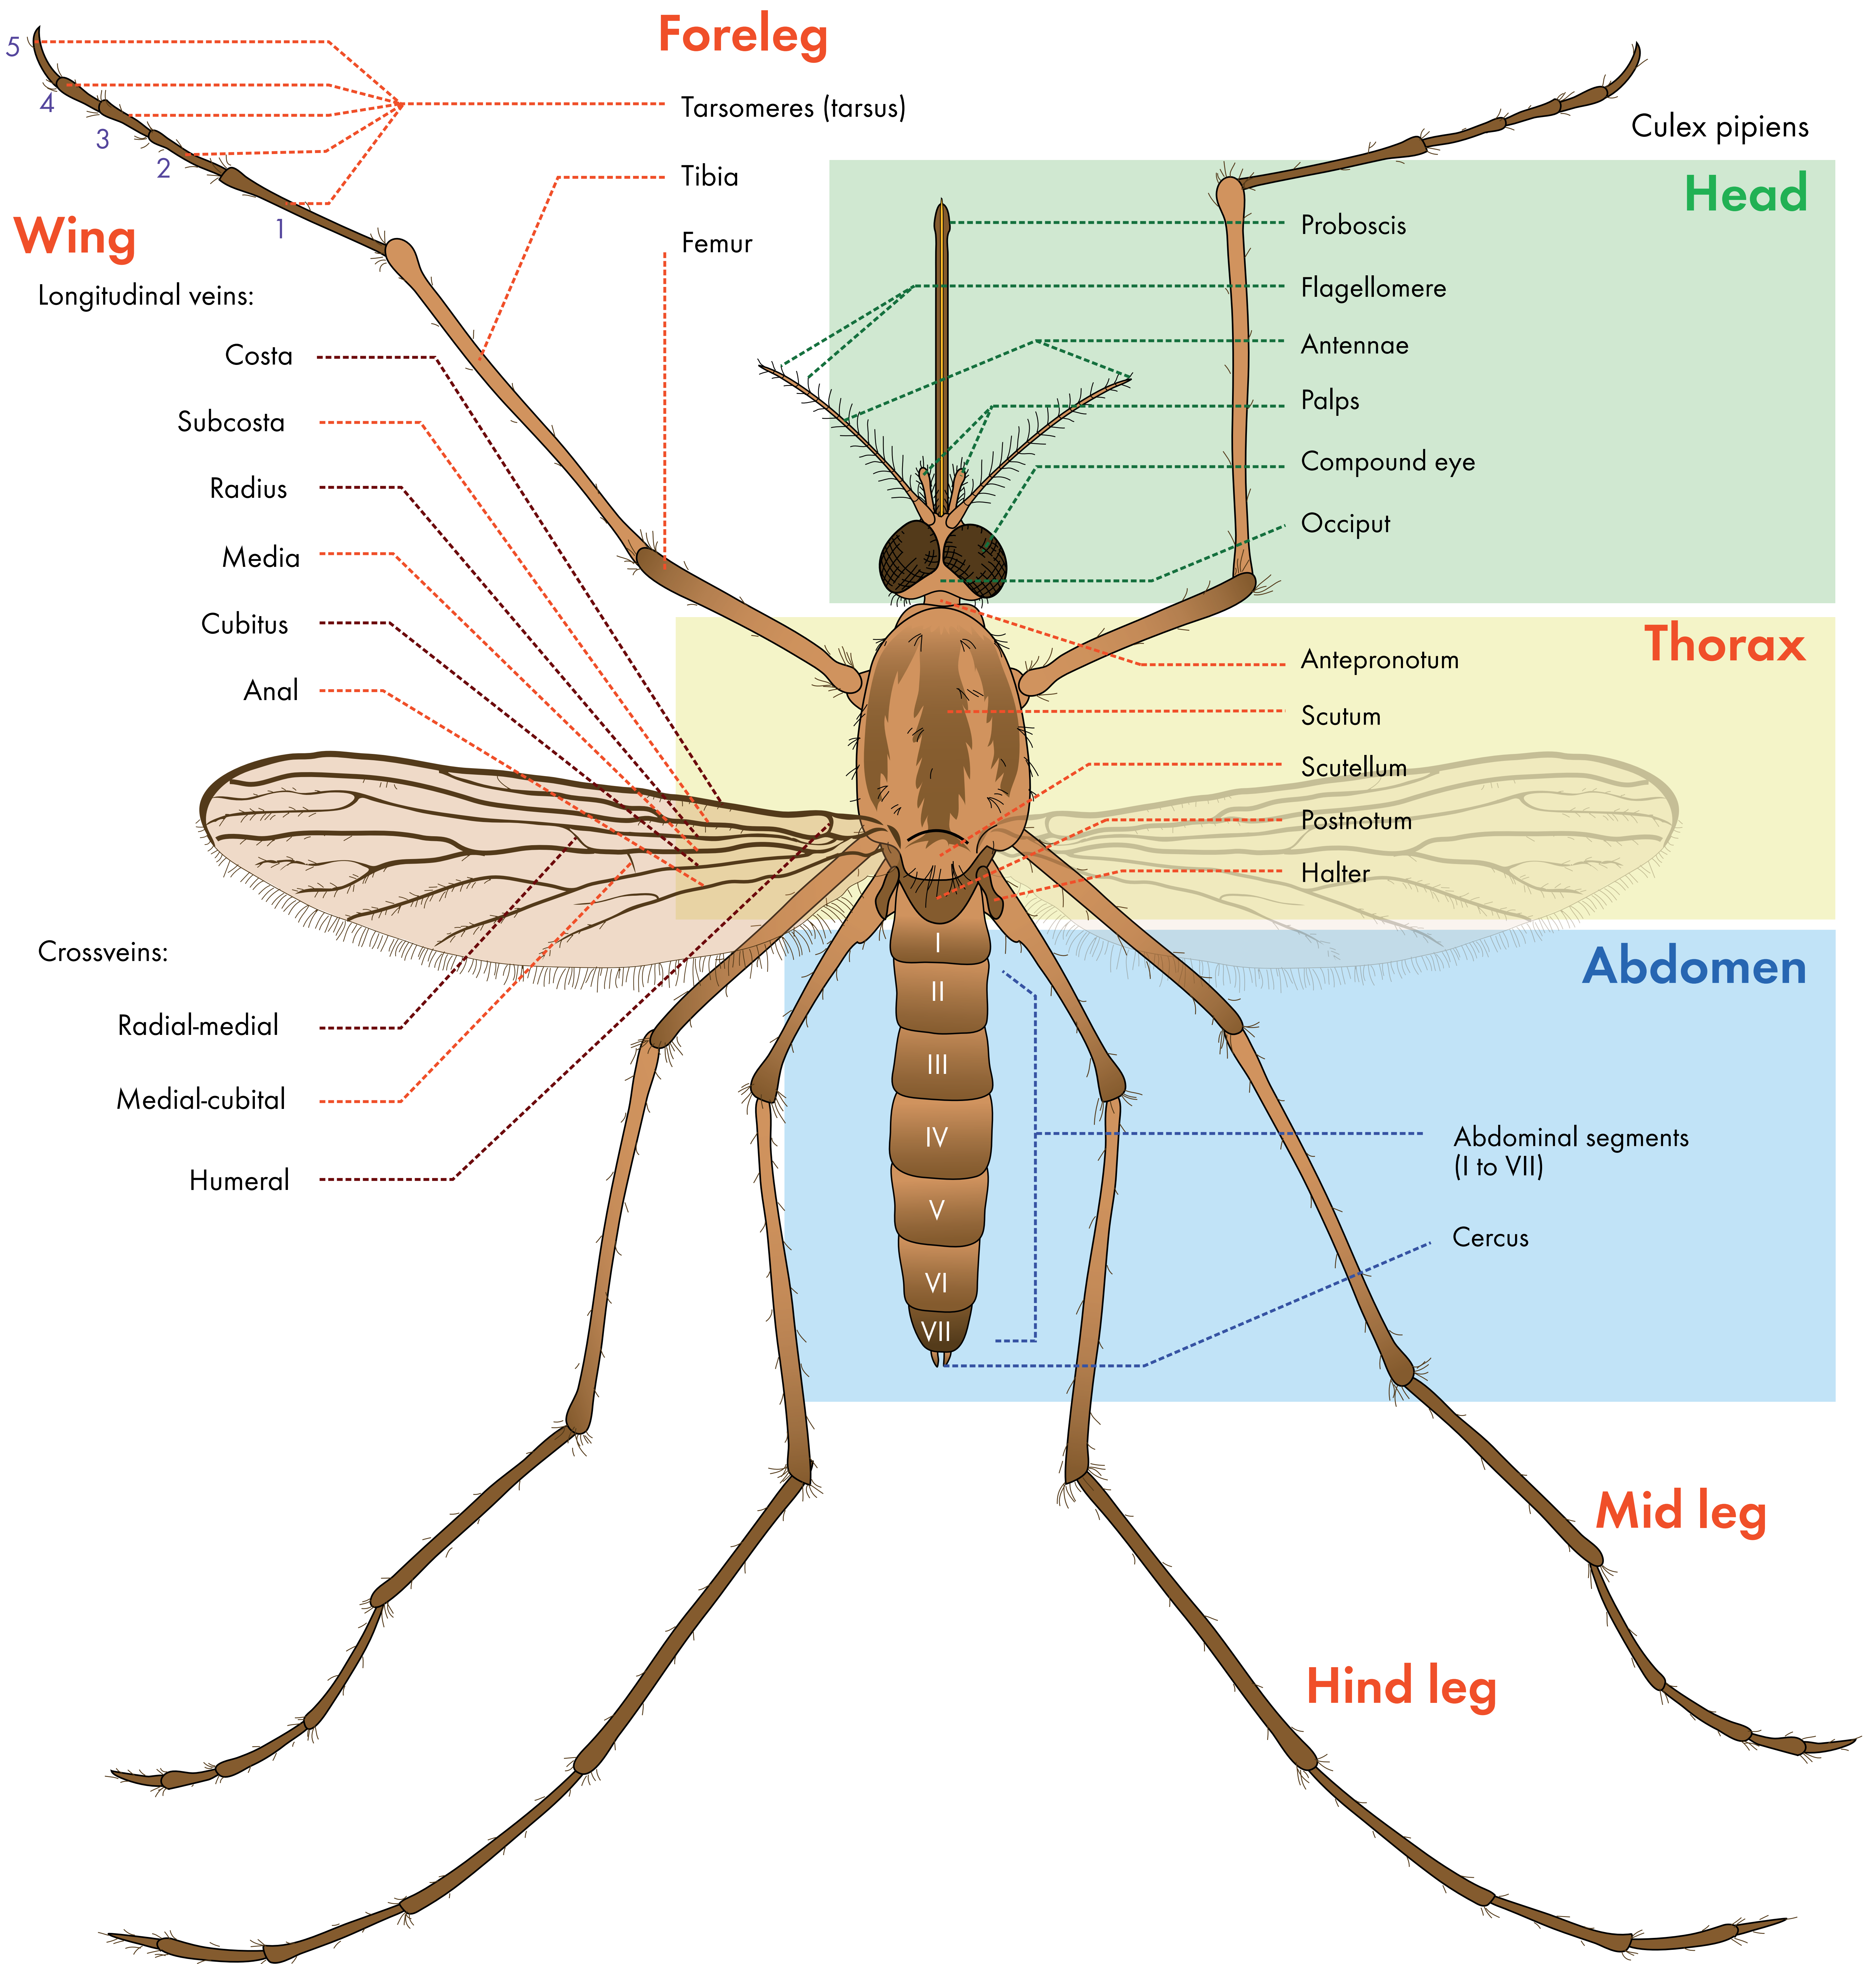

Anatomy of a female adult mosquito

Citation: Ries, C. & F. Schaffner, 2019. Anatomy of a female adult mosquito: *Culex pipiens* LINNAEUS, 1758. Poster for the 12th edition of the Science Festival from 7-10 November 2019. Luxembourg: Musée national d'histoire naturelle (MNHNL), Direction de la santé (MS), Département de l'environnement (MECDD).

Illustration credit: <https://commons.wikimedia.org>

For more information about mosquitoes in Luxembourg, see <https://mosquitoes.lu>

Layout: Karin Scholtes, Luxembourg National Museum of Natural History (MNHNL).